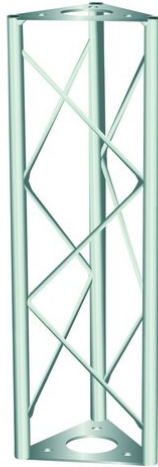

Crossbeam 500mm ST500 black

The decorative trussing

Art. No.: 60112020

GTIN: 4026397243376

The article is no longer in our assortment.

Crossbeam 500mm ST500 black

The decorative trussing

Art. No.: 60112020

GTIN: 4026397243376

Features:

- Easy installation
- The DECOTRUS elements are connected with each other by three M8 screws
- Phantastic creations through a variety of crossbeams and corners
- DECOTRUS can be suitable for shop installers, fair installers etc in order to create individual design-elements
- DECOTRUS is available in silver or black
- DECOTRUS constructions are meant as design-elements
- Please respect the regulations in respect to trussing constructions