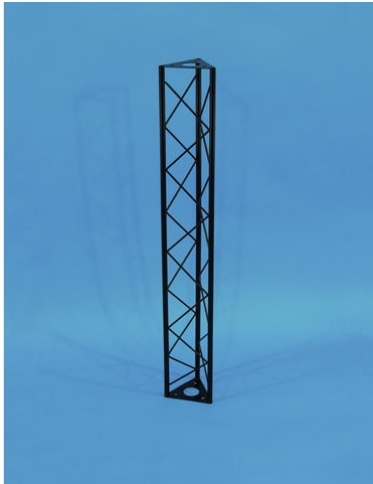

Crossbeam 1000mm ST1000 black

The decorative trussing

Art. No.: 60112030

GTIN: 4026397243390

The article is no longer in our assortment.

Crossbeam 1000mm ST1000 black

The decorative trussing

Art. No.: 60112030

GTIN: 4026397243390

Features:

- Easy installation
- The DECOTRUS elements are connected with each other by three M8 screws
- Phantastic creations through a variety of crossbeams and corners
- DECOTRUS can be suitable for shop installers, fair installers etc in order to create individual design-elements
- DECOTRUS is available in silver or black
- DECOTRUS constructions are meant as design-elements
- Please respect the regulations in respect to trussing constructions