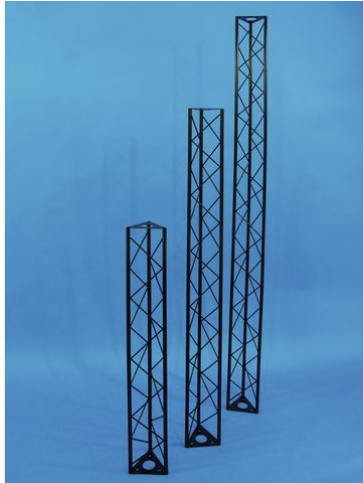

Crossbeam 1500mm ST1500 black

The decorative trussing

Art. No.: 60112040

GTIN: 4026397243413

The article is no longer in our assortment.

Crossbeam 1500mm ST1500 black

The decorative trussing

Art. No.: 60112040

GTIN: 4026397243413

Features:

- Easy installation
- The DECOTRUS elements are connected with each other by three M8 screws
- Phantastic creations through a variety of crossbeams and corners
- DECOTRUS can be suitable for shop installers, fair installers etc in order to create individual design-elements
- DECOTRUS is available in silver or black
- DECOTRUS constructions are meant as design-elements
- Please respect the regulations in respect to trussing constructions