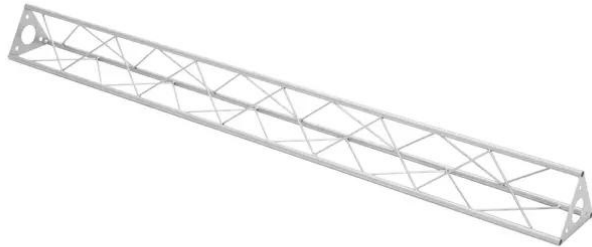

## ST-1500 Truss silver

The decorative trussing

**Art. No.: 60112044**

GTIN: 4026397658422

### Features:

---

- Phantastic creations through a variety of crossbeams and corners
- DECOTRUS constructions are meant as design elements
- Easy to assemble
- Trusspipe: 15 mm
- For application areas such as: Shop fitting; Trade fair and shop fitting