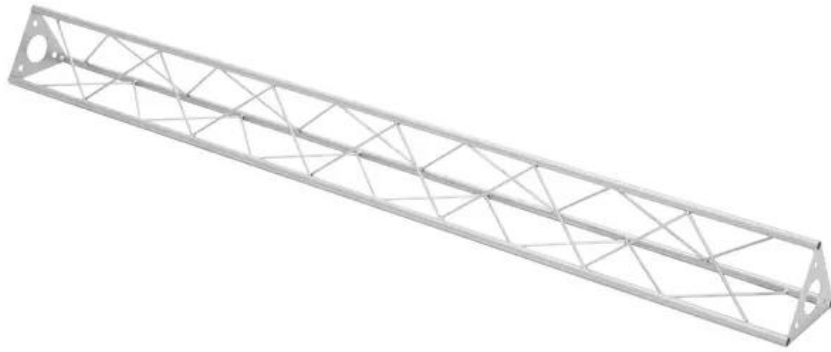

DECOTRUSS ST-1500 Truss silver

The decorative trussing

Art. No.: 60112044

GTIN: 4026397658422

Description:

DECOTRUSS 3-point truss system

DECOTRUSS is a 3-point truss system made of steel. The individual elements are connected via three M10 bolts and nuts.

The advantage of the bolt connection system is that these bolts and nuts are easily available in case of losing fasteners.

The three main chords are made of 15 mm steel tube with 1.5 mm wall thickness and can only be used for decorative purposes. With its minimal outer dimensions of 150 mm, DECOTRUSS is ideal for creating individual design-elements in decorative areas of private homes, fair booths, shops, discotheques and theatres.

Features:

- Phantastic creations through a variety of crossbeams and corners
- DECOTRUSS constructions are meant as design elements
- Easy to assemble
- Trusspipe: 15 mm
- For application areas such as: Shop fitting; Trade fair and shop fitting

Setup:	Easy to assemble
Trusspipe:	15 mm x 1.5 mm
Material:	Steel (powder-coated)
Color:	Alu colored, powder-coated
Strut diameter x thickness:	5 mm solid matter
Dimensions:	Length: 150 cm Width: 15 cm Height: 13 cm
Weight:	3.42 kg