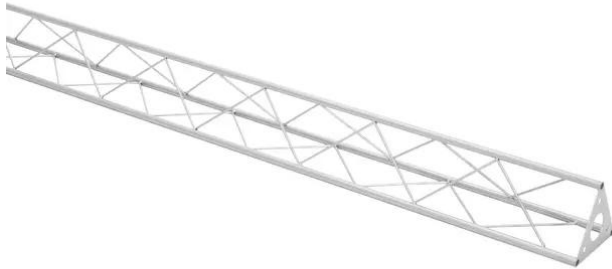

ST-2000 Truss silver

The decorative trussing

Art. No.: 60112054

GTIN: 4026397658446

ST-2000 Truss silver

The decorative trussing

Art. No.: 60112054

GTIN: 4026397658446

Features:

- Phantastic creations through a variety of crossbeams and corners
- DECOTRUS constructions are meant as design elements
- Easy to assemble
- Trusspipe: 15 mm
- For application areas such as: Shop fitting; Trade fair and shop fitting