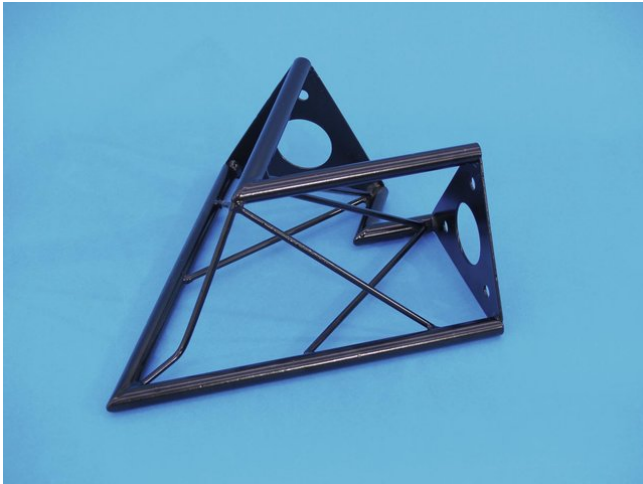

## corner 2-way 60° SAC 20 black

The decorative trussing

**Art. No.:** 60112076

GTIN: 4026397243475

**The article is no longer in our assortment.**

## corner 2-way 60° SAC 20 black

The decorative trussing

**Art. No.:** 60112076

GTIN: 4026397243475

### Features:

---

- Easy installation
- The DECOTRUS elements are connected with each other by three M8 screws
- Phantastic creations through a variety of crossbeams and corners
- DECOTRUS can be suitable for shop installers, fair installers etc in order to create individual design-elements
- DECOTRUS is available in silver or black
- DECOTRUS constructions are meant as design-elements
- Please respect the regulations in respect to trussing constructions