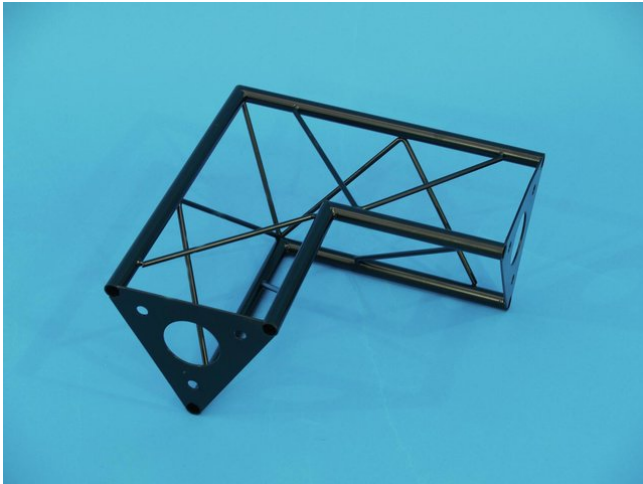

Corner 2-Way 90° SAC 21 black

The decorative trussing

Art. No.: 60112080

GTIN: 4026397243499

The article is no longer in our assortment.

Corner 2-Way 90° SAC 21 black

The decorative trussing

Art. No.: 60112080

GTIN: 4026397243499

Features:

- Easy installation
- The DECOTRUS elements are connected with each other by three M8 screws
- Phantastic creations through a variety of crossbeams and corners
- DECOTRUS can be suitable for shop installers, fair installers etc in order to create individual design-elements
- DECOTRUS is available in silver or black
- DECOTRUS constructions are meant as design-elements
- Please respect the regulations in respect to trussing constructions