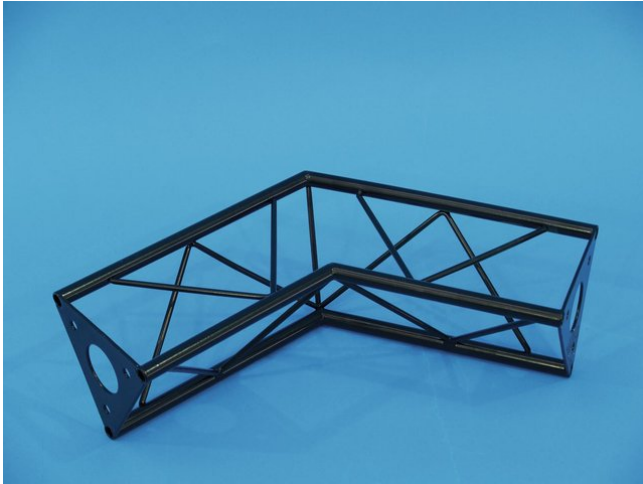

decotruss

corner 2-way 120° SAC 22 black

The decorative trussing

Art. No.: 60112090

GTIN: 4026397243512

The article is no longer in our assortment.

decotruss

corner 2-way 120° SAC 22 black

The decorative trussing

Art. No.: 60112090

GTIN: 4026397243512

Features:

- Easy installation
- The DECOTRUS elements are connected with each other by three M8 screws
- Phantastic creations through a variety of crossbeams and corners
- DECOTRUS can be suitable for shop installers, fair installers etc in order to create individual design-elements
- DECOTRUS is available in silver or black
- DECOTRUS constructions are meant as design-elements
- Please respect the regulations in respect to trussing constructions