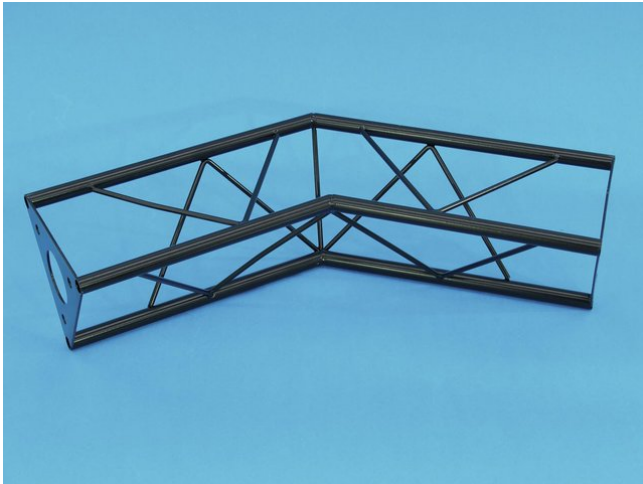

decoTruss

corner 2-way 135° SAC 23 black

Art. No.: 60112100
GTIN: 4026397243536

The article is no longer in our assortment.

All rights reserved. Subject to change without notice. Errors and omissions excepted.
Illustration only. Actual item may differ from photo.

decoTruss

corner 2-way 135° SAC 23 black

Art. No.: 60112100
GTIN: 4026397243536

Features:

All rights reserved. Subject to change without notice. Errors and omissions excepted.
Illustration only. Actual item may differ from photo.