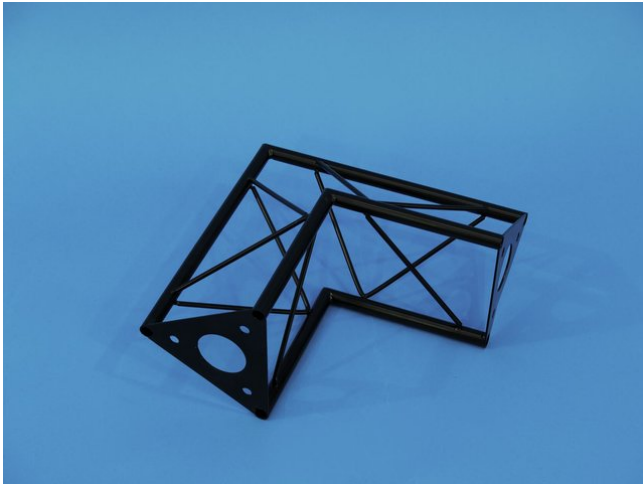

decoTruss

corner \wedge 90° SAC 24 black

Art. No.: 60112110
GTIN: 4026397243550

The article is no longer in our assortment.

All rights reserved. Subject to change without notice. Errors and omissions excepted.
Illustration only. Actual item may differ from photo.

decoTruss

corner \wedge 90° SAC 24 black

Art. No.: 60112110
GTIN: 4026397243550

Features:

All rights reserved. Subject to change without notice. Errors and omissions excepted.
Illustration only. Actual item may differ from photo.