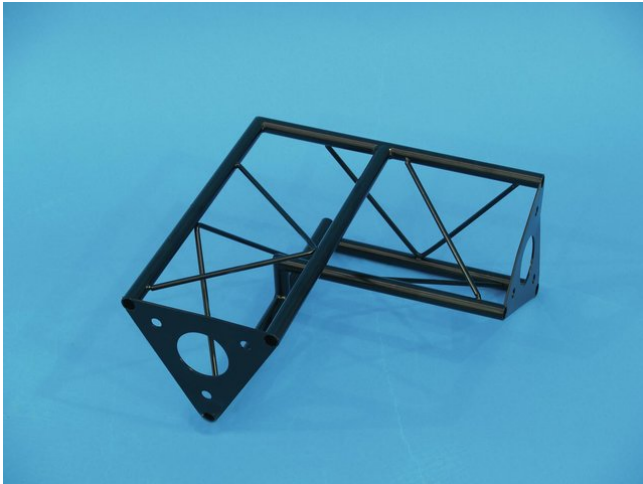

decoTruss

corner vert. ri. SAC 26 black

Art. No.: 60112130
GTIN: 4026397243598

The article is no longer in our assortment.

All rights reserved. Subject to change without notice. Errors and omissions excepted.
Illustration only. Actual item may differ from photo.

decoTruss

corner vert. ri. SAC 26 black

Art. No.: 60112130
GTIN: 4026397243598

Features:

All rights reserved. Subject to change without notice. Errors and omissions excepted.
Illustration only. Actual item may differ from photo.