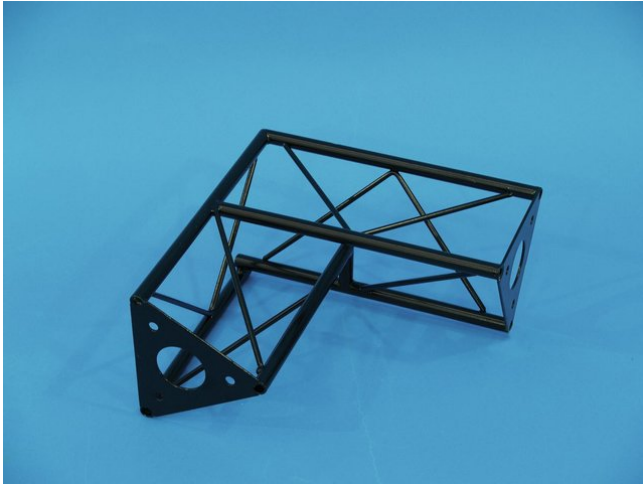

decoTruss

corner vert. left SAC 27 black

Art. No.: 60112140
GTIN: 4026397243611

The article is no longer in our assortment.

All rights reserved. Subject to change without notice. Errors and omissions excepted.
Illustration only. Actual item may differ from photo.

decoTruss

corner vert. left SAC 27 black

Art. No.: 60112140
GTIN: 4026397243611

Features:

All rights reserved. Subject to change without notice. Errors and omissions excepted.
Illustration only. Actual item may differ from photo.