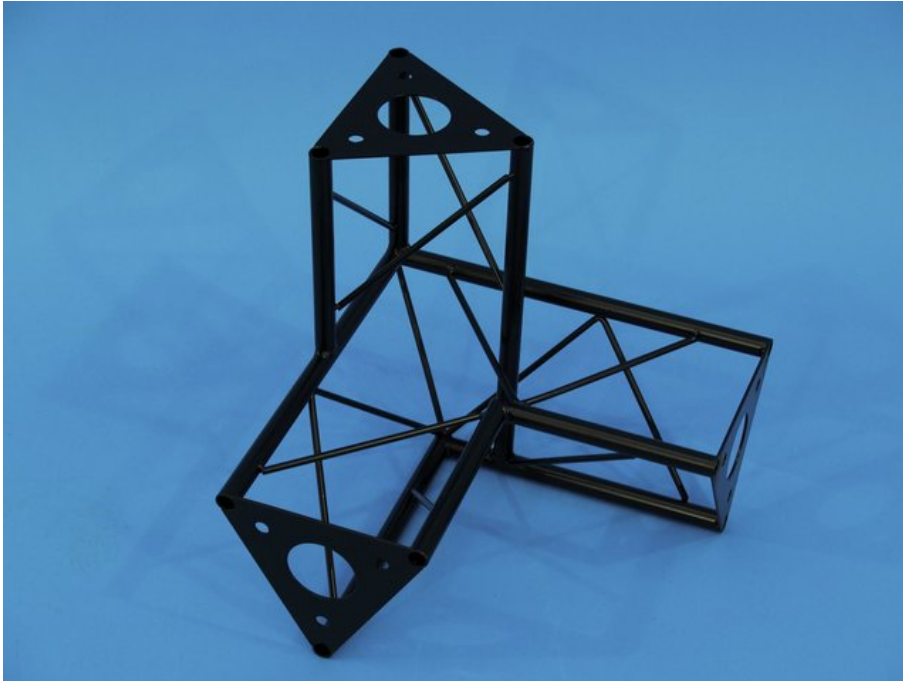

## DECOTRUSS corner 3-way /ri SAL 31 black

Art. No.: 60112150

GTIN: 4026397243635

**The article is no longer in our assortment.**

### Logistic

EAN / GTIN: 4026397243635

Weight: 1,70 kg

Length: 0.44 m

Width: 0.35 m

Height: 0.33 m