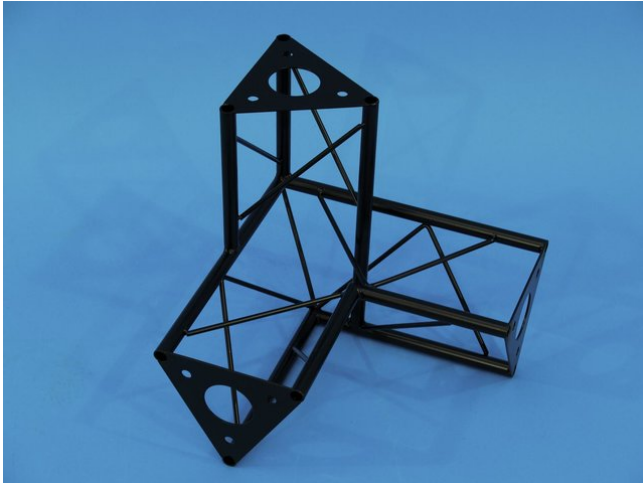

## corner 3-way Ari SAL 31 black

**Art. No.:** 60112150  
**GTIN:** 4026397243635

**The article is no longer in our assortment.**

---

All rights reserved. Subject to change without notice. Errors and omissions excepted.  
Illustration only. Actual item may differ from photo.

## corner 3-way Ari SAL 31 black

**Art. No.:** 60112150  
**GTIN:** 4026397243635

**Features:**

---

---

All rights reserved. Subject to change without notice. Errors and omissions excepted.  
Illustration only. Actual item may differ from photo.