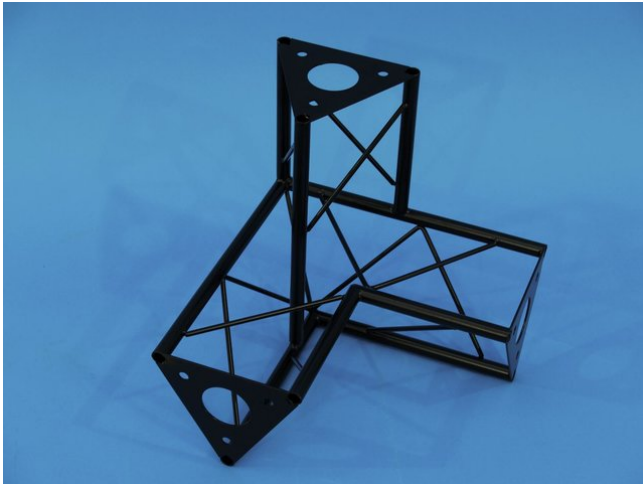

decoTruss

Corner 3-Way Λ i SAL 32 black

Art. No.: 60112160
GTIN: 4026397243659

The article is no longer in our assortment.

All rights reserved. Subject to change without notice. Errors and omissions excepted.
Illustration only. Actual item may differ from photo.

decoTruss

Corner 3-Way Λ i SAL 32 black

Art. No.: 60112160
GTIN: 4026397243659

Features:

All rights reserved. Subject to change without notice. Errors and omissions excepted.
Illustration only. Actual item may differ from photo.