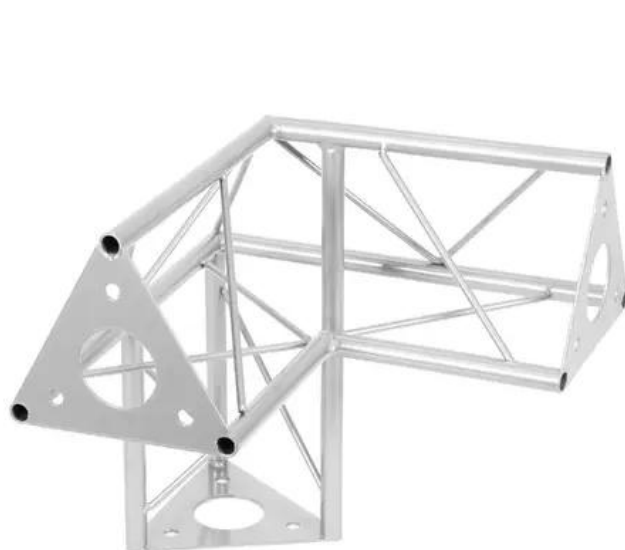

DECOTRUSS SAL-32 Corner 3-way Λ left silver

The decorative trussing

Art. No.: 60112164

GTIN:

Features:

- Phantastic creations through a variety of crossbeams and corners
- DECOTRUSS constructions are meant as design elements
- Easy to assemble
- Trusspipe: 15 mm
- For application areas such as: Shop fitting; Trade fair and shop fitting

Logistic

Technical specifications:

Setup:	Easy to assemble
Trusspipe:	15 mm x 1.5 mm
Material:	Steel (powder-coated)
Color:	Alu colored, powder-coated
Strut diameter x thickness:	5 mm solid matter
Dimensions:	Length: 30 cm Width: 30 cm Height: 30 cm
Weight:	1.57 kg

Scope of delivery:

1 x truss
1 x user manual