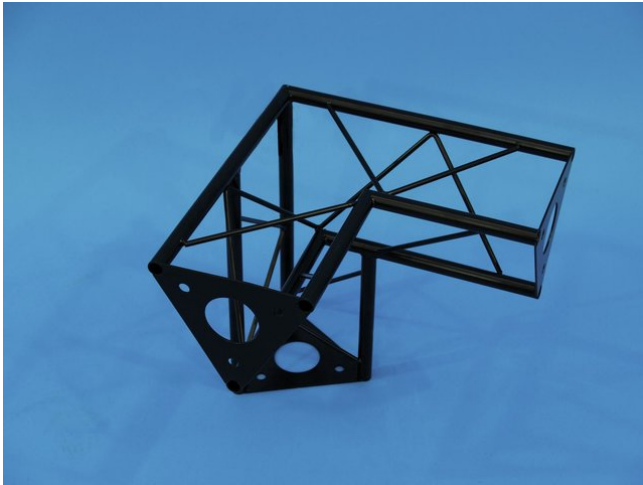

## corner 3-way Vri SAL 33 black

**Art. No.:** 60112170  
**GTIN:** 4026397243673

**The article is no longer in our assortment.**

---

All rights reserved. Subject to change without notice. Errors and omissions excepted.  
Illustration only. Actual item may differ from photo.

## corner 3-way Vri SAL 33 black

**Art. No.:** 60112170  
**GTIN:** 4026397243673

**Features:**

---

---

All rights reserved. Subject to change without notice. Errors and omissions excepted.  
Illustration only. Actual item may differ from photo.