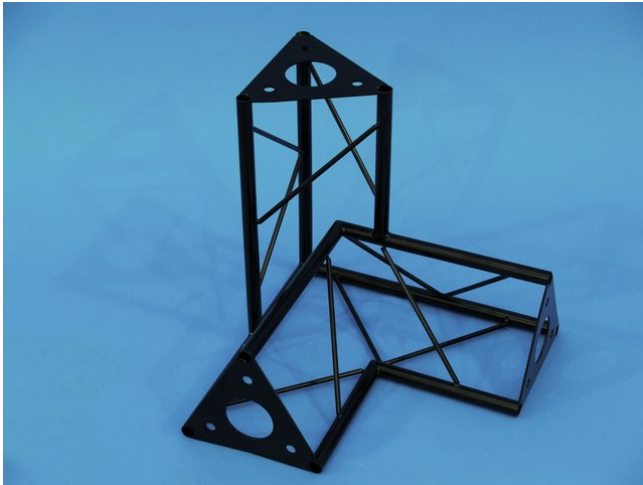

decoTruss

corner 3-way Vle SAL 34 black

Art. No.: 60112176
GTIN: 4026397243697

The article is no longer in our assortment.

All rights reserved. Subject to change without notice. Errors and omissions excepted.
Illustration only. Actual item may differ from photo.

decoTruss

corner 3-way Vle SAL 34 black

Art. No.: 60112176
GTIN: 4026397243697

Features:

All rights reserved. Subject to change without notice. Errors and omissions excepted.
Illustration only. Actual item may differ from photo.