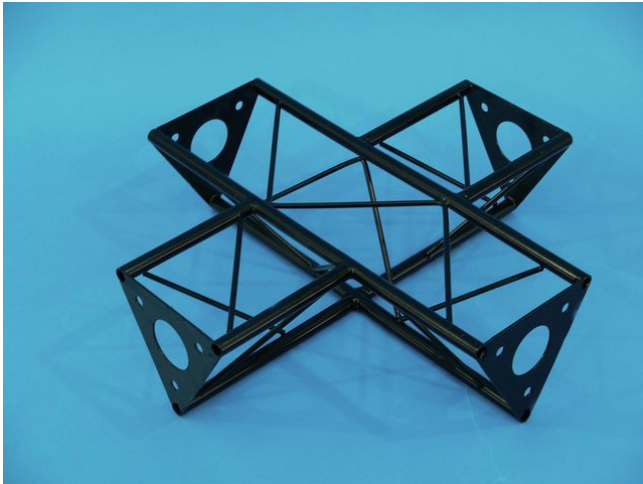

## crossing 4-way SAC 41 black

**Art. No.:** 60112190  
**GTIN:** 4026397243710

**The article is no longer in our assortment.**

---

All rights reserved. Subject to change without notice. Errors and omissions excepted.  
Illustration only. Actual item may differ from photo.

## crossing 4-way SAC 41 black

**Art. No.:** 60112190  
**GTIN:** 4026397243710

**Features:**

---

---

All rights reserved. Subject to change without notice. Errors and omissions excepted.  
Illustration only. Actual item may differ from photo.