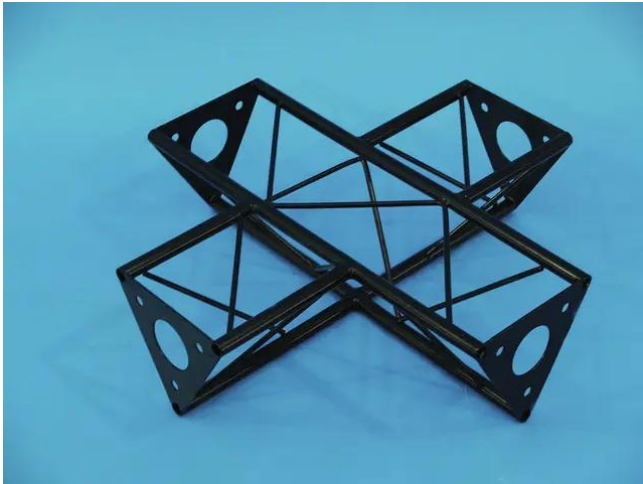

decoTruss

crossing 4-way SAC 41 black

Art. No.: 60112190
GTIN: 4026397243710

decoTruss

crossing 4-way SAC 41 black

Art. No.: 60112190
GTIN: 4026397243710

Features:
