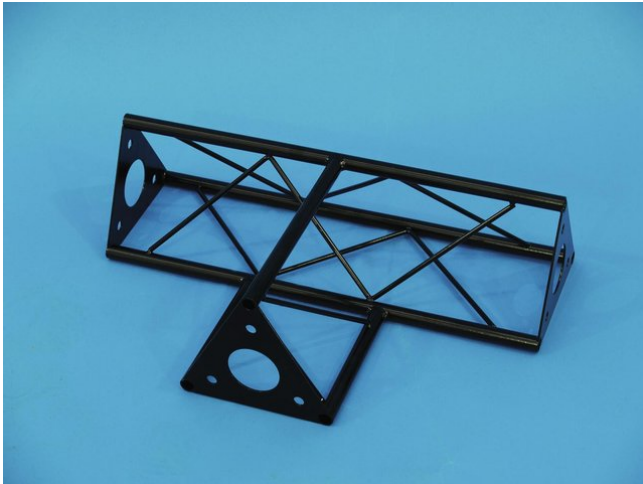

decoTruss

T-pc 3-way hori. SAT 36 black

Art. No.: 60112230
GTIN: 4026397243796

The article is no longer in our assortment.

All rights reserved. Subject to change without notice. Errors and omissions excepted.
Illustration only. Actual item may differ from photo.

decoTruss

T-pc 3-way hori. SAT 36 black

Art. No.: 60112230
GTIN: 4026397243796

Features:

All rights reserved. Subject to change without notice. Errors and omissions excepted.
Illustration only. Actual item may differ from photo.