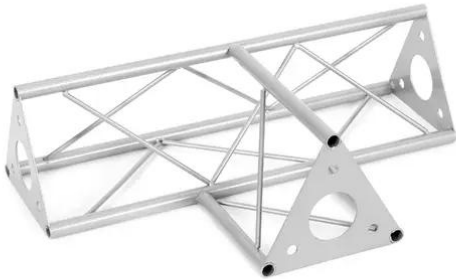

SAT-36 T-piece 3-way horizontal

The decorative trussing

Art. No.: 60112234

GTIN: 4026397658682

SAT-36 T-piece 3-way horizontal

The decorative trussing

Art. No.: 60112234

GTIN: 4026397658682

Features:

- Phantastic creations through a variety of crossbeams and corners
- DECOTRUS constructions are meant as design elements
- Easy to assemble
- Trusspipe: 15 mm
- For application areas such as: Shop fitting; Trade fair and shop fitting