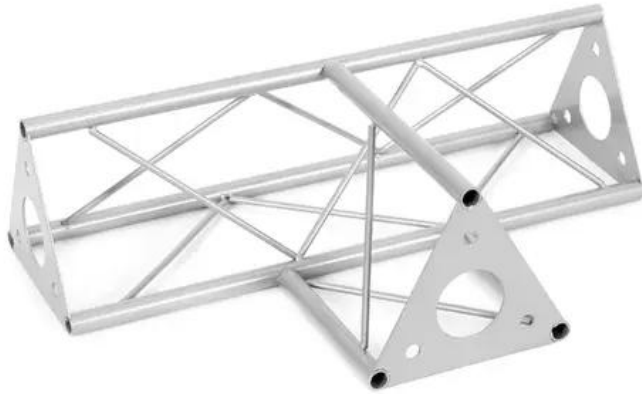

## DECOTRUSS SAT-36 T-piece 3-way horizontal

The decorative trussing

Art. No.: 60112234

GTIN: 4026397658682

### Features:

- Phantastic creations through a variety of crossbeams and corners
- DECOTRUSS constructions are meant as design elements
- Easy to assemble
- Trusspipe: 15 mm
- For application areas such as: Shop fitting; Trade fair and shop fitting

### Logistic

EAN / GTIN: 4026397658682

Weight: 1,67 kg

Length: 0.46 m

Width: 0.30 m

Heigh: 0.14 m

### Technical specifications:

Setup:	Easy to assemble
Trusspipe:	15 mm x 1.5 mm
Material:	Steel (powder-coated)
Color:	Alu colored, powder-coated
Strut diameter x thickness:	5 mm solid matter
Dimensions:	Length: 45 cm Width: 30 cm Height: 13 cm
Weight:	1.63 kg