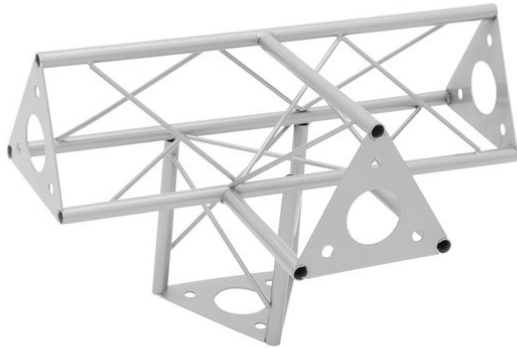

## SAT-43 4-way piece $\Lambda$ silver

**Art. No.:** 60112254  
**GTIN:** 4026397175318

**List price: 70.21 €**  
incl. 19% VAT.

## SAT-43 4-way piece $\Lambda$ silver

**Art. No.:** 60112254  
**GTIN:** 4026397175318

### Features:

---

- Trusspipe: 15 mm
- For application areas such as: Shop fitting