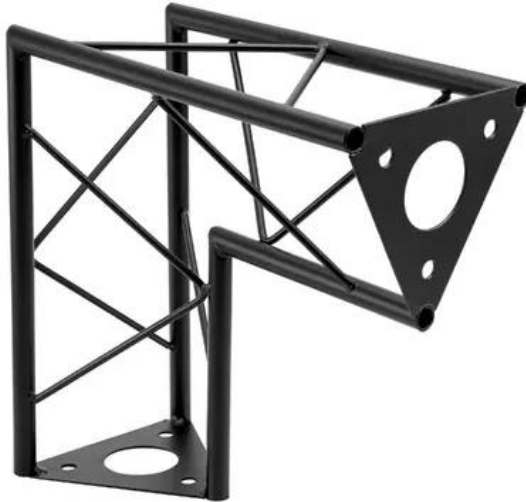

DECOTRUSS SAC-25 Corner V 90°, black

The decorative trussing

Art. No.: 60112320

GTIN: 4026397736489

Features:

- Phantastic creations through a variety of crossbeams and corners
- DECOTRUSS constructions are meant as design elements
- Easy to assemble
- Trusspipe: 15 mm
- For application areas such as: Shop fitting; Trade fair and shop fitting

Logistic

EAN / GTIN: 4026397736489

Weight: 1,26 kg

Length: 0.30 m

Width: 0.30 m

Heigh: 0.15 m

Technical specifications:

Setup:	Easy to assemble
Trusspipe:	15 mm x 1.5 mm
Material:	Steel (powder-coated)
Color:	Black, powder-coated
Strut diameter x thickness:	5 mm solid matter
Dimensions:	Length: 30 cm Width: 30 cm Height: 15 cm
Weight:	1.24 kg

Scope of delivery:

1 x truss

1 x user manual