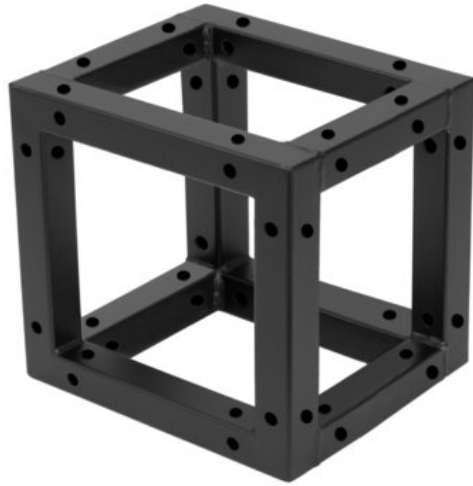

DECOTRUSS Quad Corner Block bk

Accessory element for DECOTRUSS Quad - the decorative truss system

Art. No.: 60112400

GTIN: 4026397665765

List price: 35.58 €

incl. 19% VAT.

Features:

- Small packing size of 20 cm
- Particularly easy installation with M8 screw
- Easily create trendy designs
- Achieve dramatic effects in combination with appropriate lighting, lush greenplants, brass elements and white as a strong contrast
- Please order matching screw set separately
- For application areas such as: Shop fitting; mobile djs / entertainer; Installation

Logistic

EAN / GTIN: 4026397665765

Weight: 1,70 kg

Length: 0.22 m

Width: 0.22 m

Heigh: 0.23 m

Technical specifications:

Material: Steel (powder-coated)

Color: Black, powder-coated

Dimensions: Length: 20 cm

Width: 20 cm

Depth: 20 cm

Weight: 1,50 kg