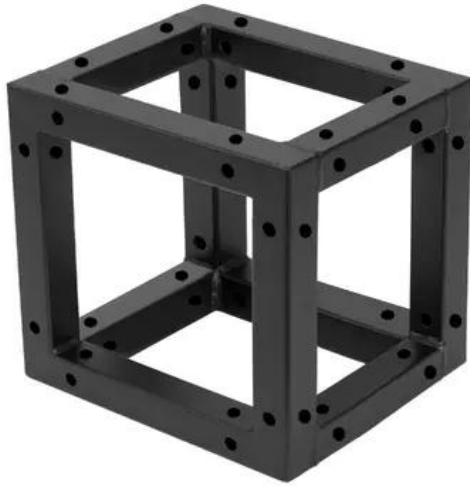

## DECOTRUSS Quad Corner Block bk

Accessory element for DECOTRUSS Quad - the decorative truss system

Art. No.: 60112400

GTIN: 4026397665765

### Features:

- Small packing size of 20 cm
- Particularly easy installation with M8 screw
- Easily create trendy designs
- Achieve dramatic effects in combination with appropriate lighting, lush greenplants, brass elements and white as a strong contrast
- Please order matching screw set separately
- For application areas such as: Shop fitting; mobile djs / entertainer; installation

### Logistic

EAN / GTIN: 4026397665765

Weight: 1,70 kg

Length: 0.22 m

Width: 0.22 m

Heigh: 0.23 m

### Technical specifications:

Material: Steel (powder-coated)

Color: Black, powder-coated

Dimensions: Length: 20 cm  
Width: 20 cm  
Depth: 20 cm

Weight: 1.50 kg