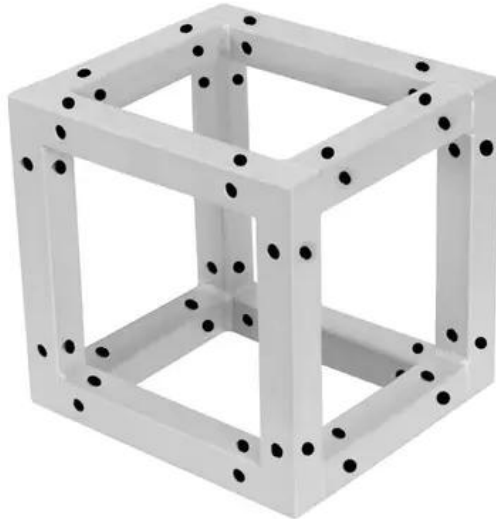

DECOTRUSS Quad Corner Block sil

Art. No.: 60112405

Achieve dramatic effects in combination with appropriate lighting, lush greenplants, brass elements and white as a strong contrast

List price: 39.15 €

incl. 19% VAT.

Features:

- Silvergrey coating for a classic high-tech look
- Small packing size of 20 cm
- Particularly easy installation with M8 screw
- Easily create trendy designs
- Please order matching screw set separately
- For application areas such as: Shop fitting; mobile djs / entertainer; installation

Package contents

- 1 x device

Logistic

EAN / GTIN: 4026397665772

Weight: 1,70 kg

Length: 0.22 m

Width: 0.22 m

Height: 0.23 m

Technical specifications:

Color: Silvergrey, matte, powder-coated

Dimensions: Length: 20 cm

Width: 20 cm

Depth: 20 cm

Weight: 1,50 kg