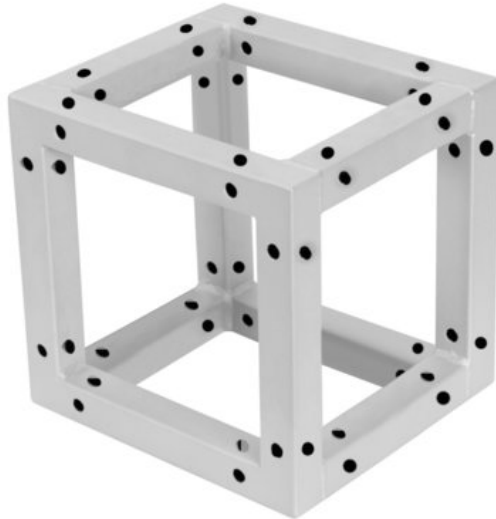

## DECOTRUSS Quad Corner Block sil

Art. No.: 60112405

Achieve dramatic effects in combination with appropriate lighting, lush greenplants, brass elements and white as a strong contrast

**List price: 39.15 €**

### Features:

- Silvergrey coating for a classic high-tech look
- Small packing size of 20 cm
- Particularly easy installation with M8 screw
- Easily create trendy designs
- Please order matching screw set separately
- For application areas such as: Shop fitting; mobile djs / entertainer; Installation

### Logistic

EAN / GTIN: 4026397665772

Weight: 1,70 kg

Length: 0.22 m

Width: 0.22 m

Height: 0.23 m

### Technical specifications:

Color: Silvergrey, matte, powder-coated

Dimensions: Length: 20 cm

Width: 20 cm

Depth: 20 cm

Weight: 1,50 kg