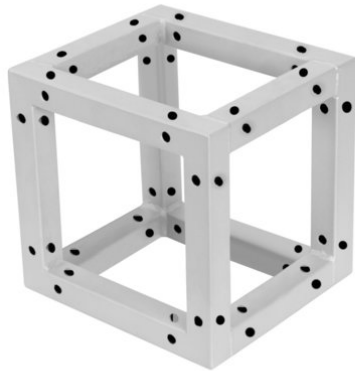

## Quad Corner Block sil

Achieve dramatic effects in combination with appropriate lighting, lush greenplants, brass elements and white as a strong contrast

**Art. No.: 60112405**

GTIN: 4026397665772

**List price: 39.15 €**  
incl. 19% VAT.

## Quad Corner Block sil

Achieve dramatic effects in combination with appropriate lighting, lush greenplants, brass elements and white as a strong contrast

**Art. No.: 60112405**

GTIN: 4026397665772

### Features:

---

- Silvergrey coating for a classic high-tech look
  - Small packing size of 20 cm
  - Particularly easy installation with M8 screw
  - Easily create trendy designs
  - Please order matching screw set separately
  - For application areas such as: Shop fitting; mobile djs / entertainer; Installation
- Package contents
- 1 x device