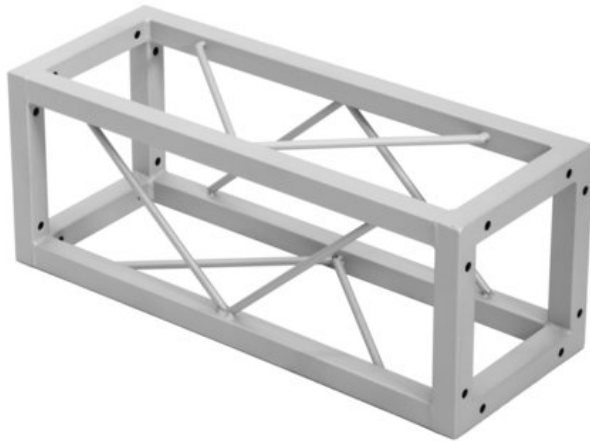

DECOTRUSS Quad ST-500 Truss sil

Decorative square crossbar

Art. No.: 60112415

GTIN: 4026397665796

The article is no longer in our assortment.

Features:

- Small decorative truss
- Silvergrey coating for a classic high-tech look
- Small packing size of 20 cm
- Particularly easy installation with M8 screw
- Easily create trendy designs with the optional corner block
- Achieve great effects in combination with suitable lighting, plants and all kinds of props
- Please order matching screw set separately
- Available in different lengths
- For application areas such as: Shop fitting; mobile djs / entertainer; Installation

Logistic

EAN / GTIN: 4026397665796

Weight: 3,40 kg

Length: 0.22 m

Width: 0.22 m

Height: 0.53 m

Technical specifications:

Color: Silvergrey, matte, powder-coated

Strut diameter x thickness: 8 mm full material

Dimensions: Length: 50 cm
Width: 20 cm
Depth: 20 cm

Weight: 3,00 kg