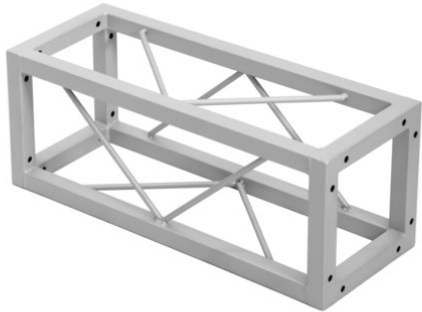

Quad ST-500 Truss sil

Decorative square crossbar

Art. No.: 60112415

GTIN: 4026397665796

The article is no longer in our assortment.

Quad ST-500 Truss sil

Decorative square crossbar

Art. No.: 60112415

GTIN: 4026397665796

Features:

- Small decorative truss
- Silvergrey coating for a classic high-tech look
- Small packing size of 20 cm
- Particularly easy installation with M8 screw
- Easily create trendy designs with the optional corner block
- Achieve great effects in combination with suitable lighting, plants and all kinds of props
- Please order matching screw set separately
- Available in differend lengths
- For application areas such as: Shop fitting; mobile djs / entertainer; Installation