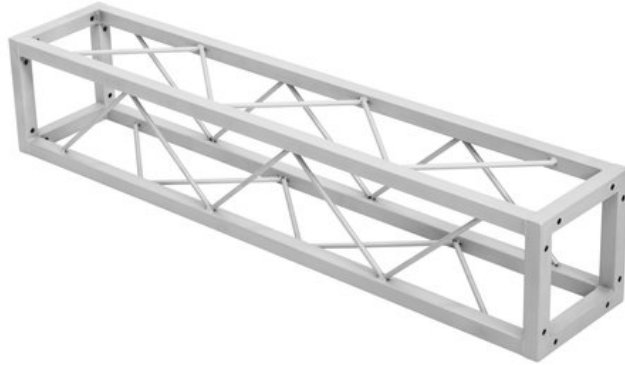

## DECOTRUSS Quad ST-1000 Truss sil

Decorative square crossbar

Art. No.: 60112425

GTIN: 4026397665819

**The article is no longer in our assortment.**

### Features:

- Small decorative truss
- Silvergrey coating for a classic high-tech look
- Small packing size of 20 cm
- Particularly easy installation with M8 screw
- Easily create trendy designs with the optional corner block
- Achieve great effects in combination with suitable lighting, plants and all kinds of props
- Please order matching screw set separately
- Available in different lengths
- For application areas such as: Shop fitting; mobile djs / entertainer; Installation

### Logistic

EAN / GTIN: 4026397665819

Weight: 6,10 kg

Length: 0.22 m

Width: 0.22 m

Height: 1.03 m

### Technical specifications:

Color: Silvergrey, matte, powder-coated

Strut diameter x thickness: 8 mm full material

Dimensions: Length: 1 m  
Width: 20 cm  
Depth: 20 cm

Weight: 5,40 kg