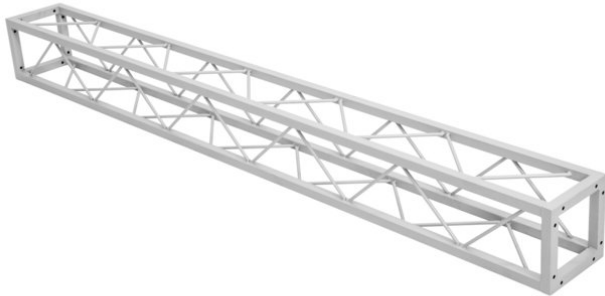

Quad ST-2000 Truss sil

Decorative square crossbar

Art. No.: 60112435

GTIN: 4026397665840

List price: 148.75 €
incl. 19% VAT.

Quad ST-2000 Truss sil

Decorative square crossbar

Art. No.: 60112435

GTIN: 4026397665840

Features:

- Small decorative truss
- Silvergrey coating for a classic high-tech look
- Small packing size of 20 cm
- Particularly easy installation with M8 screw
- Easily create trendy designs
- Achieve dramatic effects in combination with appropriate lighting, lush greenplants, brass elements and white as a strong contrast
- Please order matching screw set separately
- Available in differend lengths
- For application areas such as: Shop fitting; mobile djs / entertainer; Installation