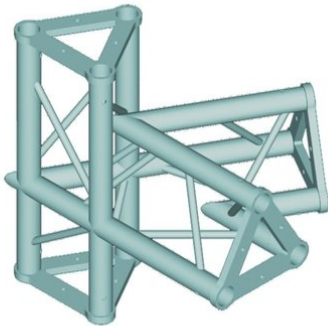

# alutruss

---

## TRISYSTEM PAC-20-4 corner 4-way 60°

High-quality truss system

**Art. No.: 6020504B**

GTIN: 4026397560831

**The article is no longer in our assortment.**

## TRISYSTEM PAC-20-4 corner 4-way 60°

High-quality truss system

**Art. No.: 6020504B**

GTIN: 4026397560831

### Features:

---

- Extreme stability
- Easy installation
- Low weight
- For exhibition and shop installers, discotheque and theatre installations
- 1 x Connection set included
- Trusspipe: 50 mm