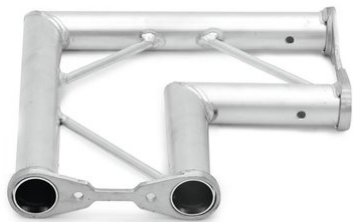

alutruss

BISYSTEM PH-21 2-way 90° horizontal

2-point truss system

Art. No.: 60300800

GTIN: 4026397086393

The article is no longer in our assortment.

alutruss

BISYSTEM PH-21 2-way 90° horizontal

2-point truss system

Art. No.: 60300800

GTIN: 4026397086393

Features:

- High-quality aluminum-tubes with 50 mm in diameter
 - Easy installation
 - Low weight
 - For exhibition and shop installers, discotheque and theatre installations
 - 1 x Connection set included
 - Direction Horizontal
 - Trusspipe: 50 mm
- Package contents
- 1 x connection Set