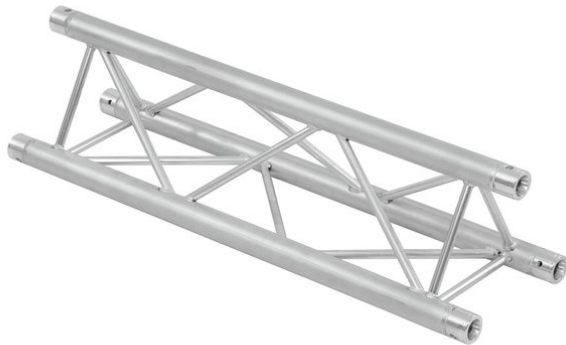

alutruss

TRILOCK QTTR-1000 3-way cross beam

3-point truss system

Art. No.: 60301810

GTIN: 4026397092196

The article is no longer in our assortment.

alutruss

TRILOCK QTTR-1000 3-way cross beam

3-point truss system

Art. No.: 60301810

GTIN: 4026397092196

Features:

- High-quality aluminum-tubes with 50 mm in diameter
- Easy installation
- Low weight
- For exhibition and shop installers, discotheque and theatre installations
- For further information about this product, please refer to the Data Sheet under "Downloads"