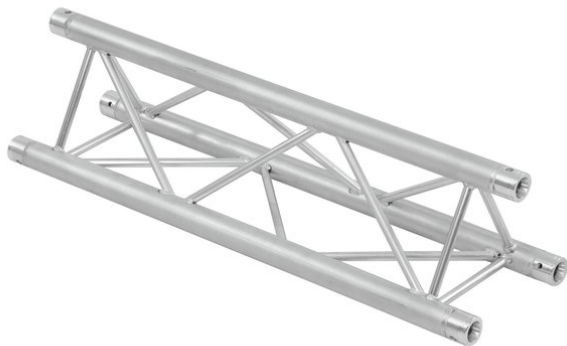

## TRILOCK QTTR-4000 3-way cross beam

3-point truss system

**Art. No.: 60301840**

GTIN: 4026397092219

**The article is no longer in our assortment.**

## TRILOCK QTTR-4000 3-way cross beam

3-point truss system

**Art. No.: 60301840**

GTIN: 4026397092219

### Features:

---

- High-quality aluminum-tubes with 50 mm in diameter
- Easy installation
- Low weight
- For exhibition and shop installers, discotheque and theatre installations
- For further information about this product, please refer to the Data Sheet under "Downloads"