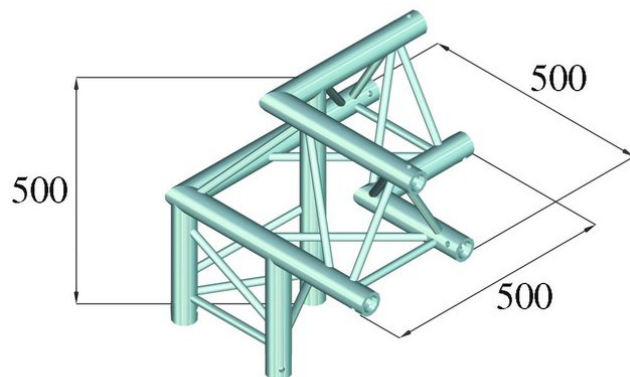

alutruss

TRILOCK QPAL-32 3-way corner Λ left

Art. No.: 60301872
GTIN: 4026397118155

The article is no longer in our assortment.

alutruss

TRILOCK QPAL-32 3-way corner Λ left

Art. No.: 60301872
GTIN: 4026397118155