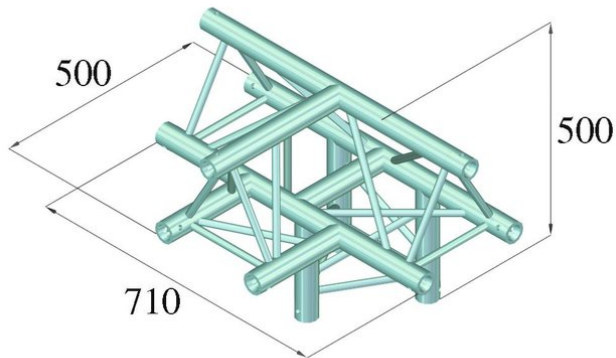

## TRILOCK QPAT-43 4-way piece $\Lambda$

3-point truss system

**Art. No.:** 60301887

GTIN: 4026397120189

**The article is no longer in our assortment.**

## TRILOCK QPAT-43 4-way piece $\Lambda$

3-point truss system

**Art. No.:** 60301887

GTIN: 4026397120189

### Features:

---

- High-quality aluminum-tubes with 50 mm in diameter
- Easy installation
- Low weight
- For exhibition and shop installers, discotheque and theatre installations