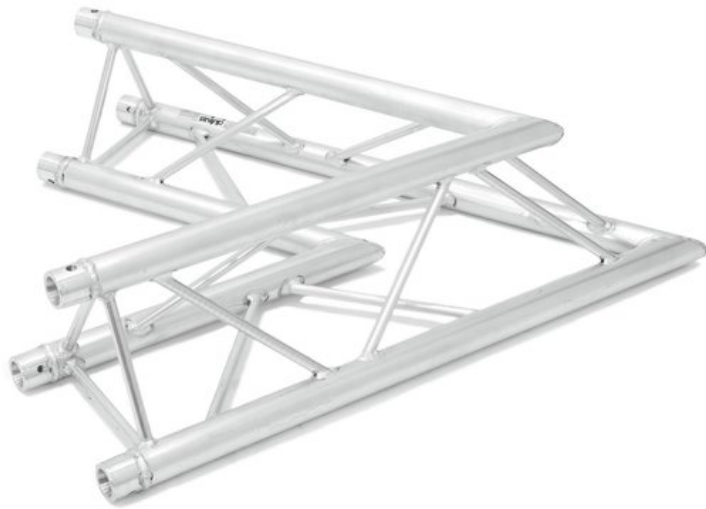

## ALUTRUSS TRILOCK E-GL33 C-20 2-Way Corner 60°

3-point truss system

Art. No.: 60302204

GTIN: 4026397559408

**List price: 339.15 €**

incl. 19% VAT.

### Features:

- Low weight
- Easy installation
- Trusspipe: 50 mm
- Made in Europe
- For application areas such as: Theater; Trade fair and shop fitting; Clubs/dancing school

### Logistic

EAN / GTIN: 4026397559408

Weight: 6,30 kg

Length: 1.00 m

Width: 0.98 m

Height: 0.26 m

Bulky product

### Technical specifications:

Setup: Easy installation

Trusspipe: 50 mm x 2 mm

Color: Alu colored

Weight: 5,8 kg