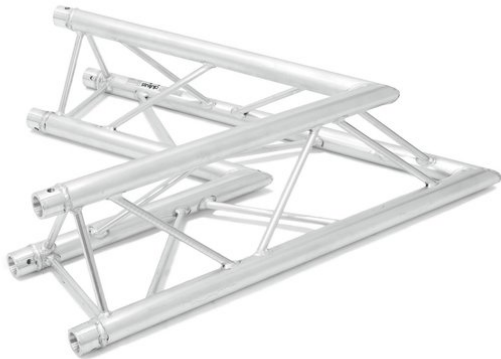

## TRILOCK E-GL33 C-20 2-Way Corner 60°

3-point truss system

**Art. No.: 60302204**

GTIN: 4026397559408

**List price: 339.15 €**  
incl. 19% VAT.

## TRILOCK E-GL33 C-20 2-Way Corner 60°

3-point truss system

**Art. No.: 60302204**

GTIN: 4026397559408

### Features:

---

- Low weight
- Easy installation
- Trusspipe: 50 mm
- Made in Europe
- For application areas such as: Theater; Trade fair and shop fitting; Clubs/dancing school
- Package contents
  - 1 x connection Set