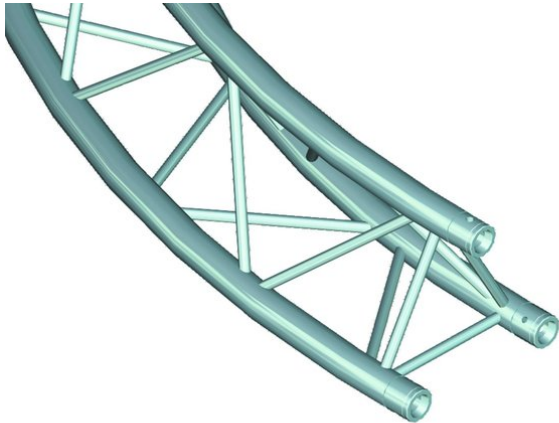

alutruss

TRILOCK E-GL33 Circle Part 2m out 90° Λ

Art. No.: 60302301
GTIN: 4026397560114

The article is no longer in our assortment.

alutruss

TRILOCK E-GL33 Circle Part 2m out 90° Λ

Art. No.: 60302301
GTIN: 4026397560114

Features:

- Trusspipe: 50 mm
- Made in Europe
- Package contents
- 1 x connection Set