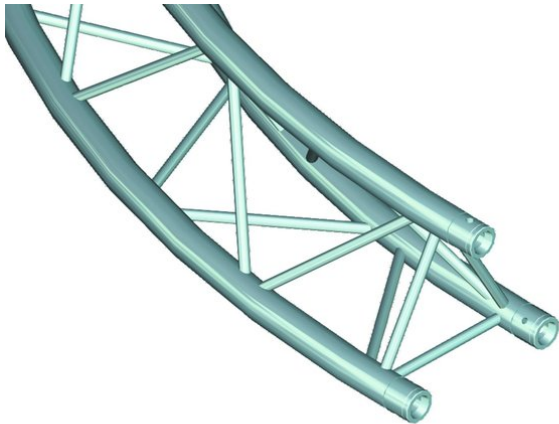

alutruss

TRILOCK E-GL33 Circle Part 3m out 90° \wedge

Art. No.: 60302303
GTIN: 4026397560107

The article is no longer in our assortment.

alutruss

TRILOCK E-GL33 Circle Part 3m out 90° \wedge

Art. No.: 60302303
GTIN: 4026397560107

Features:

- Trusspipe: 50 mm
- Made in Europe
- Package contents
- 1 x connection Set