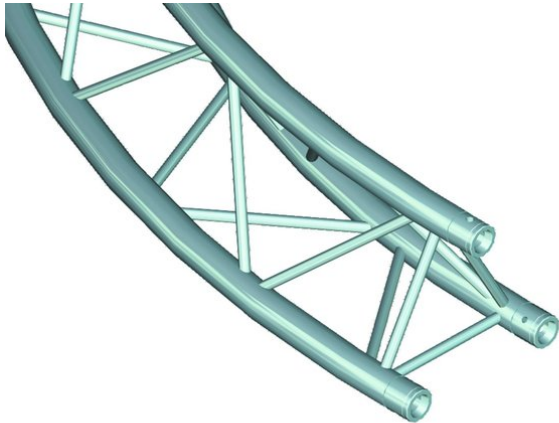

alutruss

TRILOCK E-GL33 Circlepart 4m out 90° \wedge

Art. No.: 60302305
GTIN: 4026397560091

The article is no longer in our assortment.

alutruss

TRILOCK E-GL33 Circlepart 4m out 90° \wedge

Art. No.: 60302305
GTIN: 4026397560091

Features:

- Trusspipe: 50 mm
- Made in Europe
- Package contents
- 1 x connection Set