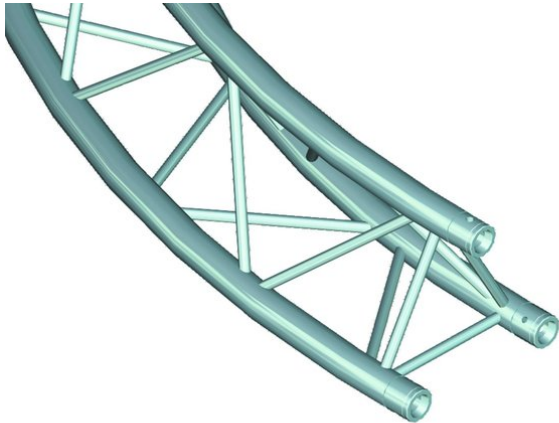

# alutruss

---

## TRILOCK E-GL33 Circlepart 5m out 45° $\wedge$

**Art. No.: 60302307**  
GTIN: 4026397560084

**The article is no longer in our assortment.**

## TRILOCK E-GL33 Circlepart 5m out 45° $\wedge$

**Art. No.: 60302307**  
GTIN: 4026397560084

### Features:

---

- Trusspipe: 50 mm
- Made in Europe
- Package contents
- 1 x connection Set