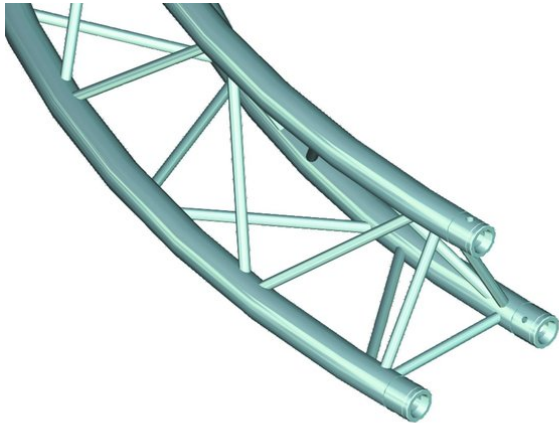

alutruss

TRILOCK E-GL33 Circlepart 6m out 45° \wedge

Art. No.: 60302309
GTIN: 4026397560077

The article is no longer in our assortment.

alutruss

TRILOCK E-GL33 Circlepart 6m out 45° \wedge

Art. No.: 60302309
GTIN: 4026397560077

Features:

- Trusspipe: 50 mm
- Made in Europe
- Package contents
- 1 x connection Set