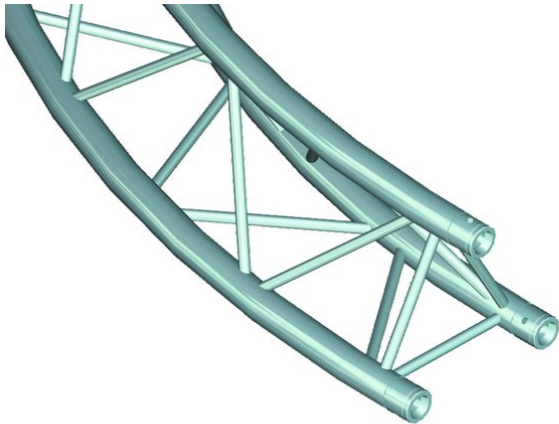

# alutruss

---

## TRILOCK E-GL33 Circlepart 7m out 45° $\wedge$

**Art. No.: 6030230B**  
GTIN: 4026397560060

**The article is no longer in our assortment.**

## TRILOCK E-GL33 Circlepart 7m out 45° $\wedge$

**Art. No.: 6030230B**  
GTIN: 4026397560060

### Features:

---

- Trusspipe: 50 mm
- Made in Europe
- Package contents
- 1 x connection Set