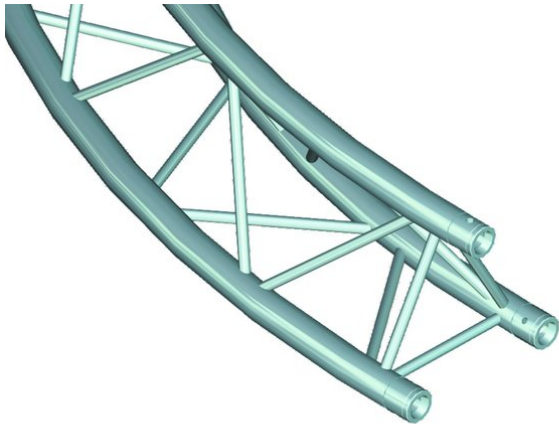

alutruss

TRILOCK E-GL33 Circlepart 8m out 45° \wedge

Art. No.: 6030230D
GTIN: 4026397560053

The article is no longer in our assortment.

alutruss

TRILOCK E-GL33 Circlepart 8m out 45° \wedge

Art. No.: 6030230D
GTIN: 4026397560053

Features:

- Trusspipe: 50 mm
- Made in Europe
- Package contents
- 1 x connection Set