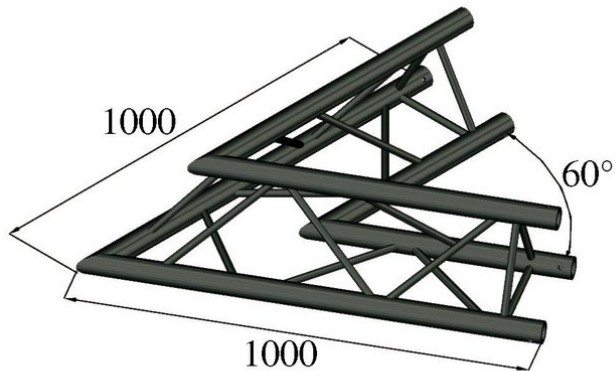

## TRILOCK S-PAC 20 2-Way Corner 60° black

3-point truss system

**Art. No.: 6030253G**

GTIN: 4026397559712

**List price: 355.81 €**  
incl. 19% VAT.

## TRILOCK S-PAC 20 2-Way Corner 60° black

3-point truss system

**Art. No.: 6030253G**

GTIN: 4026397559712

### Features:

---

- Low weight
- Easy installation
- Trusspipe: 50 mm
- Made in Europe
- For application areas such as: Theater; Trade fair and shop fitting; Clubs/dancing school